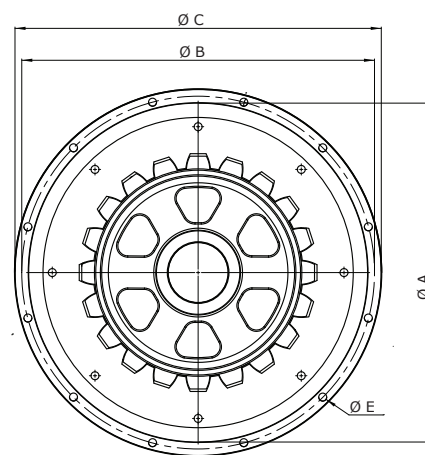

Description

- Robust design and easy onboard maintenance.
- Withstands various applications: pleasure, light, medium and continuous duty.
- Fully works tested, reliable and simple to install.
- Reverse reduction marine transmission with hydraulically actuated multi-disc clutches.
- Case hardened and precisely ground gear teeth for long life and smooth running.
- Robust cast iron casing for direct or remote mounting.
- Emergency "get home" capability.
- Design, manufacture and quality control standards comply with ISO.
- Suitable for twin installation with 100% rated power in ahead and astern condition.

Option

- Dual stage input coupling.
- Trolling valve for slow-speed drive.
- Mounting brackets (L Shape).
- Electric clutch control.

Model	A	B	B1	B2	C	H1	H2	H3	H4	L1	Dry Weight kg (lb)
ML 90	160	403	228	175	170	163	419	100.5	180.5	325	159 (351)

All dimensions in mm.

Output Coupling dimension

A	B	C	D	Bolt Holes	
				No.	Diameter (E)
177.5	152	100	20	6	16

SAE Bell Housing Dimension

SAE N°	DRIVING RING	A	B	C	L2	L3	Bolt Holes	
							No.	Diameter (E)
#1	14"	511.12	530.22	552.5	75	425.4	12	12.2
#2	11.5"	447.6	466.72	489	35	399.6	12	11
#3	11.5"	409.5	428.6	451	35	399.6	12	11
#4	10"	361.9	381	403.37	50	428.8	12	11