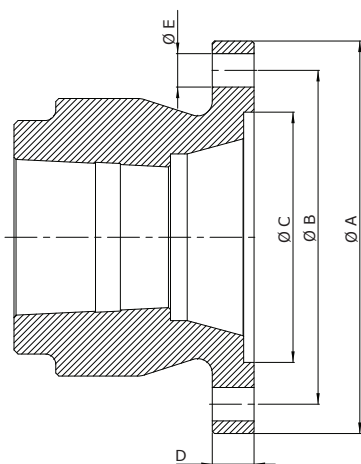

Option

- Dual stage input coupling.
- Trolling valve for slow-speed drive.
- Mounting brackets (L Shape).
- Electric clutch control.

Model	A	B	B1	B2	C	H1	H2	H3	H4	L1	Dry Weight kg (lb)
ML 90	160	403	228	175	170	163	419	100.5	180.5	325	159 (351)

All dimensions in mm.

Output Coupling dimension

A	B	C	D	Bolt Holes	
				No.	Diameter (E)
177.5	152	100	20	6	16

SAE Bell Housing Dimension

SAE N°	DRIVING RING	A	B	C	L2	L3	Bolt Holes	
							No.	Diameter (E)
#1	14"	511.12	530.22	552.5	75	425.4	12	12.2
#2	11.5"	447.6	466.72	489	35	399.6	12	11
#3	11.5"	409.5	428.6	451	35	399.6	12	11
#4	10"	361.9	381	403.37	50	428.8	12	11