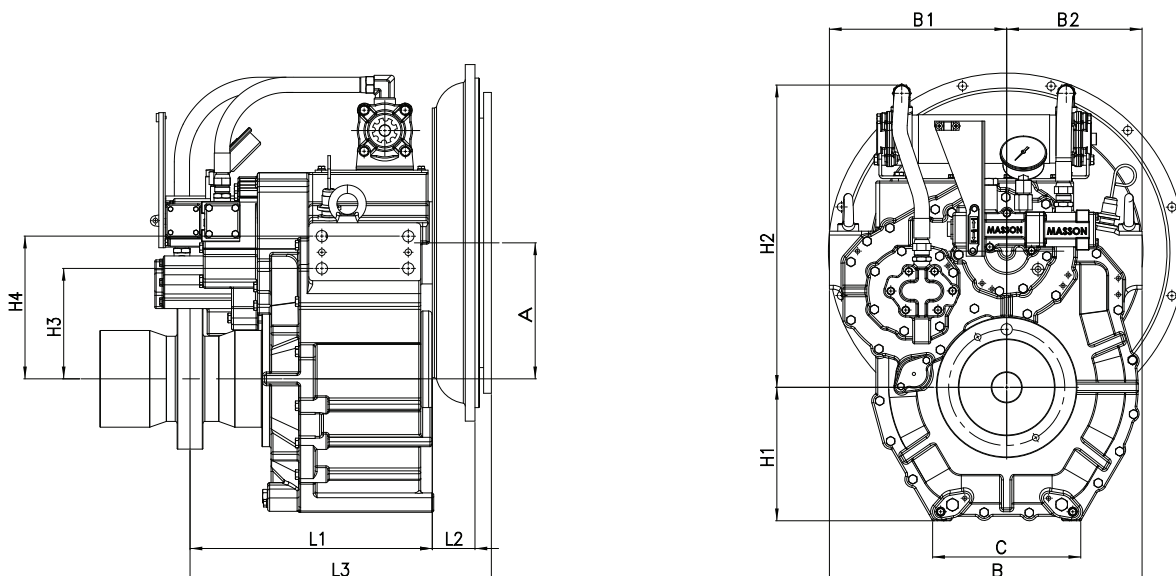

Option

- Dual stage input coupling.
- Trolling valve for slow-speed drive.
- Mounting brackets (L Shape).
- Electric clutch control.

Model	A	B	B1	B2	C	H1	H2	H3	H4	L1	Dry Weight kg (lb)
ML 90	160	403	228	175	170	163	419	100.5	180.5	325	159 (351)

All dimensions in mm.

Output Coupling dimension

A	B	C	D	Bolt Holes	
				No.	Diameter (E)
177.5	152	100	20	6	16

SAE Bell Housing Dimension

SAE N°	DRIVING RING	A	B	C	L2	L3	Bolt Holes	
							No.	Diameter (E)
#1	14"	511.12	530.22	552.5	75	425.4	12	12.2
#2	11.5"	447.6	466.72	489	35	399.6	12	11
#3	11.5"	409.5	428.6	451	35	399.6	12	11
#4	10"	361.9	381	403.37	50	428.8	12	11