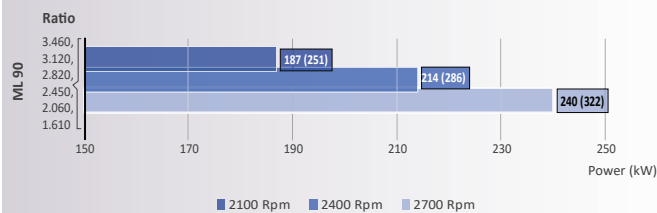

Description

- Robust design and easy onboard maintenance.
- Withstands various applications: pleasure, light, medium and continuous duty.
- Fully works tested, reliable and simple to install.
- Reverse reduction marine transmission with hydraulically actuated multi-disc clutches.
- Case hardened and precisely ground gear teeth for long life and smooth running.
- Robust cast iron casing for direct or remote mounting.
- Emergency "get home" capability.
- Design, manufacture and quality control standards comply with ISO.
- Suitable for twin installation with 100% rated power in ahead and astern condition.

Sample Powers kW (hp)